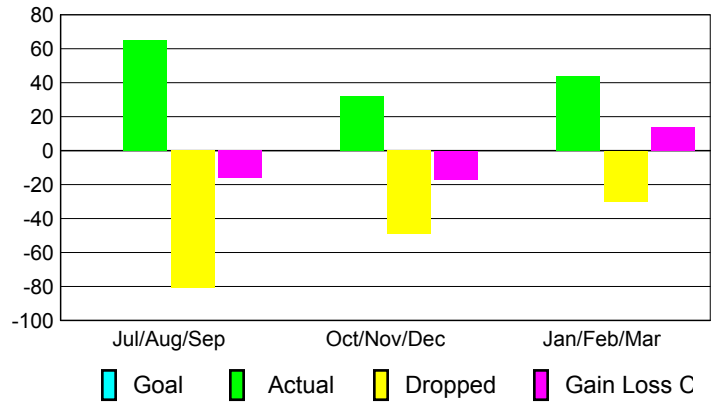

Club Results 2008-2009

Goal, New, Dropped, Gain/Loss

MEMBERSHIP

Membership Results 2008-2009

Membership 2007-2008

Month	Net Memb Goal	Actual New Memb	Actual Dropped Memb	Gain/Loss of Memb	Gain/Loss of Memb
Jul/Aug/Sep	0	65	-81	-16	36
Oct/Nov/Dec	0	32	-49	-17	45
Jan/Feb/Mar	0	44	-30	14	-19
Totals	0	141	-160	-19	62

Membership Results 2008-2009

Goal, New, Dropped, Gain/Loss

Comparison of Club Gain/Loss

Current Year Compared to the Previous Year

Comparison of Membership Gain/Loss

Current Year Compared to the Previous Year