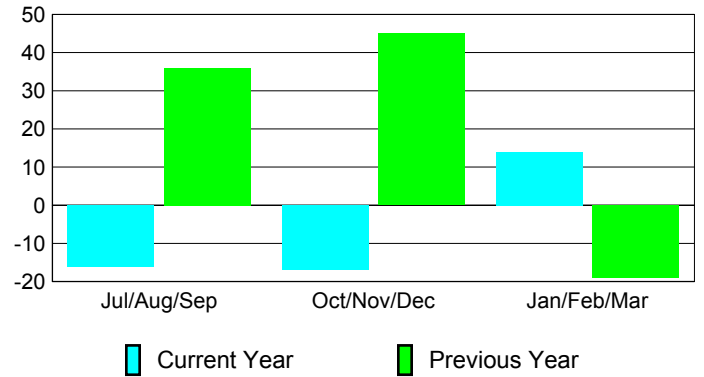

Club Results 2008-2009

Goal, New, Dropped, Gain/Loss

MEMBERSHIP

Membership Results 2008-2009

Membership 2007-2008

Month	Net Memb Goal	Actual New Memb	Actual Dropped Memb	Gain/Loss of Memb	Gain/Loss of Memb
Jul/Aug/Sep	0	65	-81	-16	36
Oct/Nov/Dec	0	32	-49	-17	45
Jan/Feb/Mar	0	44	-30	14	-19
Totals	0	141	-160	-19	62

Membership Results 2008-2009

Goal, New, Dropped, Gain/Loss

Comparison of Club Gain/Loss

Current Year Compared to the Previous Year

Comparison of Membership Gain/Loss

Current Year Compared to the Previous Year

YTD Status Quo Clubs 2008-2009

Status Quo Clubs Compared to Status Quo Members

Gender Comparison 2008-2009